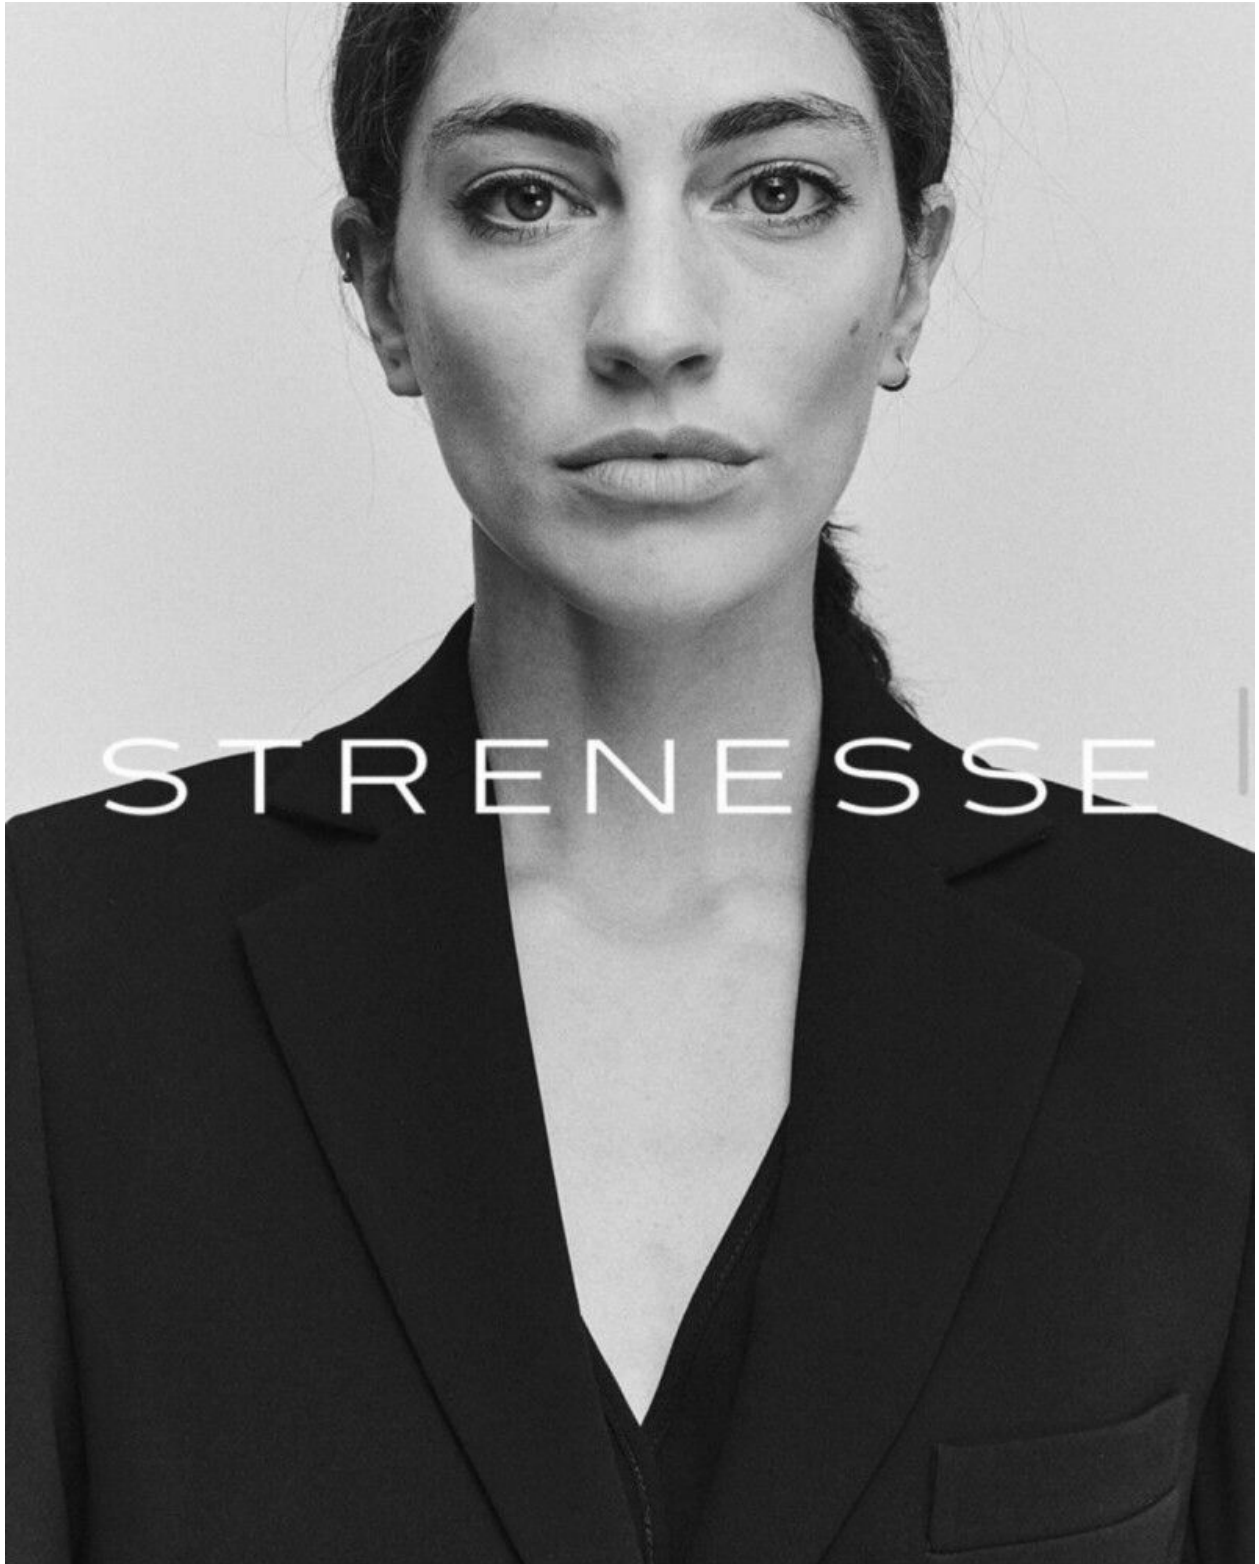

GUILLERMINA KESSLER

height 5'10.5 · bust 33.5" · waist 25.5" · hips 36.5" · dress 36 EU/6 US/8 UK
shoes size 40 EU/9 US/6.5 UK · hair brown · eyes brown

GUILLERMINA KESSLER

height 5'10.5 · bust 33.5" · waist 25.5" · hips 36.5" · dress 36 EU/6 US/8 UK
shoes size 40 EU/9 US/6.5 UK · hair brown · eyes brown

MGM
MODELS

MGM
MODELS

GUILLERMINA KESSLER

height 5'10.5 · bust 33.5" · waist 25.5" · hips 36.5" · dress 36 EU/6 US/8 UK
shoes size 40 EU/9 US/6.5 UK · hair brown · eyes brown

GUILLERMINA KESSLER

height 5'10.5 · bust 33.5" · waist 25.5" · hips 36.5" · dress 36 EU/6 US/8 UK
shoes size 40 EU/9 US/6.5 UK · hair brown · eyes brown